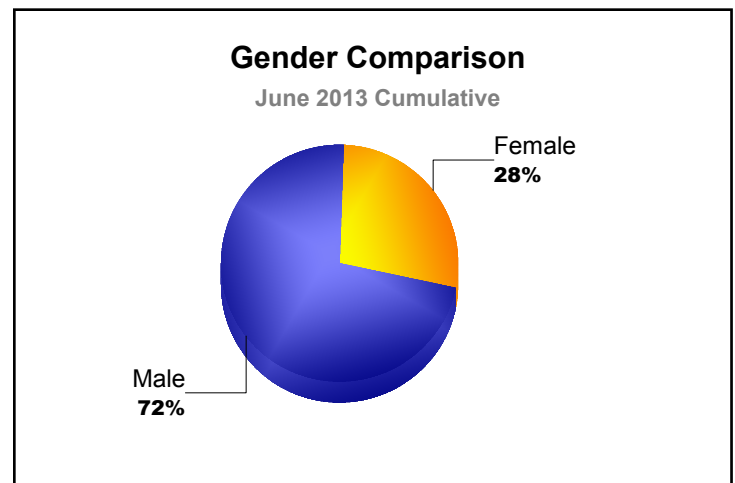

Membership Composition

June 2013 Cumulative

New Members	0.0%
Charter Members	0.0%
Reinstate Members	0.0%
Transfer members	0.0%
Total:	100.0%

Gender Comparison

June 2013 Cumulative

Year	New Clubs	Dropped Clubs	Gain/Loss Clubs	New Members	Charter Members	Reinstate Members	Transfer Members	Total Member Added	Total Members Dropped	Gain/Loss Members
2008-2009	1	0	1	14	24	2	0	40	-9	31
2009-2010	0	0	0	14	0	1	0	15	-25	-10
2010-2011	0	0	0	5	0	0	0	5	-16	-11
2011-2012	0	-1	-1	14	0	1	0	15	-20	-5
2012-2013	0	0	0	6	0	0	0	6	-12	-6
Average	0	0	0	11	5	1	0	16	-16	0