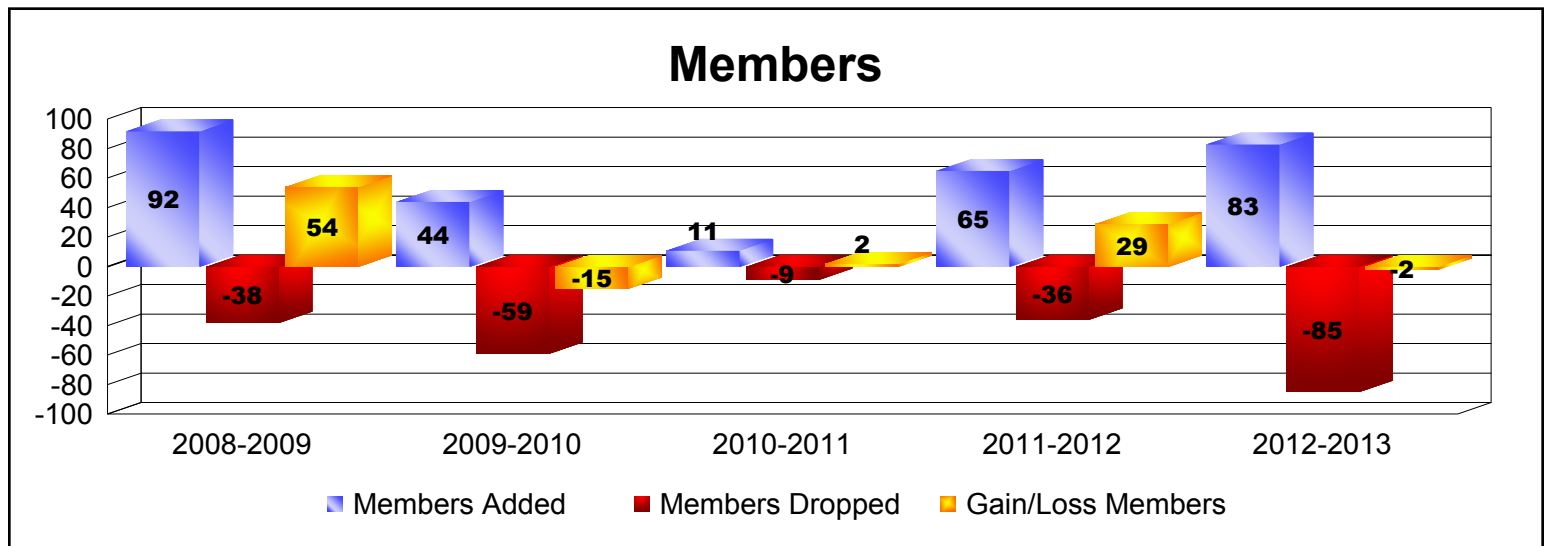

Year	New Clubs	Dropped Clubs	Gain/Loss Clubs	New Members	Charter Members	Reinstate Members	Transfer Members	Total Member Added	Total Members Dropped	Gain/Loss Members
2008-2009	2	0	2	37	52	3	0	92	-38	54
2009-2010	0	0	0	43	0	1	0	44	-59	-15
2010-2011	0	0	0	9	0	2	0	11	-9	2
2011-2012	1	0	1	32	28	2	3	65	-36	29
2012-2013	2	0	2	18	64	1	0	83	-85	-2
Average	1	0	1	28	29	2	1	59	-45	14