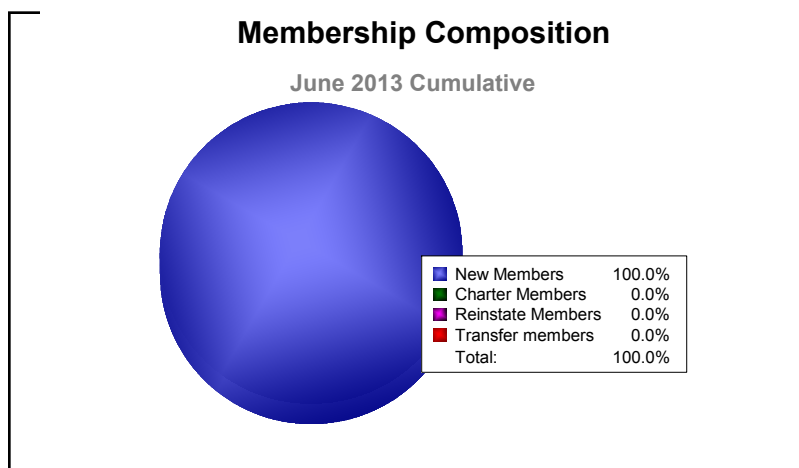

Year	New Clubs	Dropped Clubs	Gain/Loss Clubs	New Members	Charter Members	Reinstate Members	Transfer Members	Total Member Added	Total Members Dropped	Gain/Loss Members
2011-2012	1	0	1	0	29	0	0	29	0	29
2012-2013	0	0	0	0	0	0	0	0	0	0
Average	1	0	1	0	15	0	0	15	0	15

Membership Composition

June 2013 Cumulative

New Members	0.0%
Charter Members	0.0%
Reinstate Members	0.0%
Transfer members	0.0%
Total:	100.0%

Gender Comparison

June 2013 Cumulative

Year	New Clubs	Dropped Clubs	Gain/Loss Clubs	New Members	Charter Members	Reinstate Members	Transfer Members	Total Member Added	Total Members Dropped	Gain/Loss Members
2008-2009	1	0	1	14	24	2	0	40	-9	31
2009-2010	0	0	0	14	0	1	0	15	-25	-10
2010-2011	0	0	0	5	0	0	0	5	-16	-11
2011-2012	0	-1	-1	14	0	1	0	15	-20	-5
2012-2013	0	0	0	6	0	0	0	6	-12	-6
Average	0	0	0	11	5	1	0	16	-16	0

Year	New Clubs	Dropped Clubs	Gain/ Loss Clubs	New Members	Charter Members	Reinstate Members	Transfer Members	Total Member Added	Total Members Dropped	Gain/ Loss Members
2009-2010	1	0	1	0	22	0	0	22	0	22
2010-2011	0	0	0	0	0	0	0	0	0	0
2011-2012	0	0	0	0	0	0	0	0	0	0
2012-2013	0	0	0	8	0	0	0	8	-13	-5
Average	0	0	0	2	6	0	0	8	-3	4