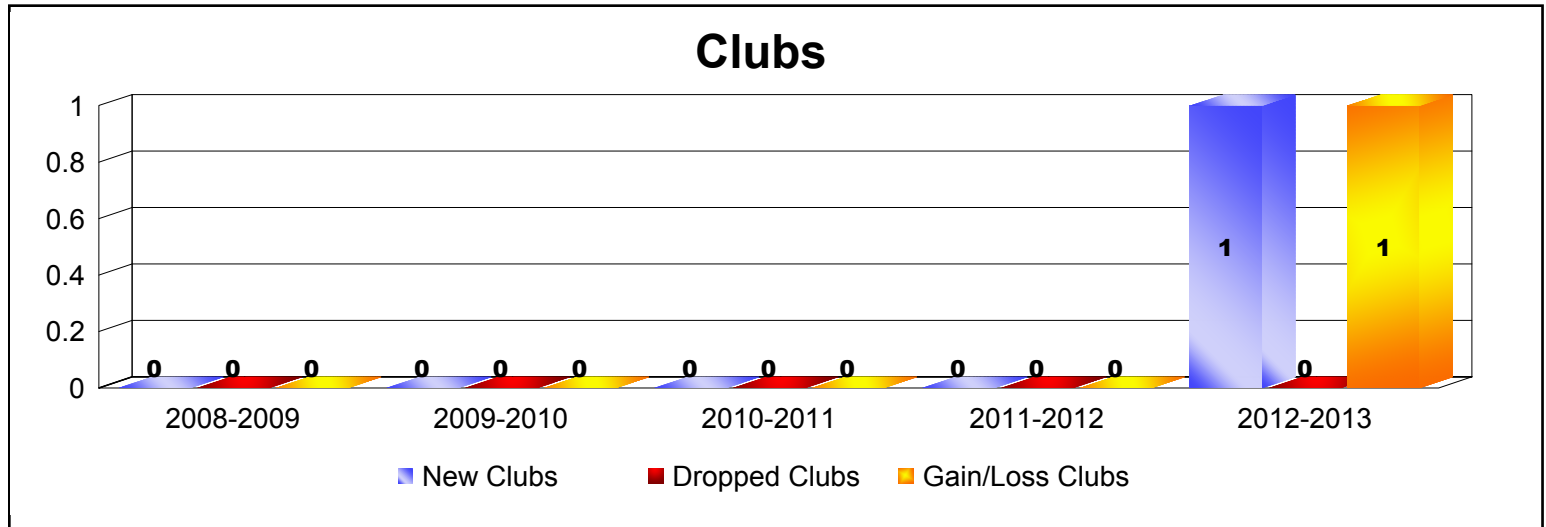

Year	New Clubs	Dropped Clubs	Gain/Loss Clubs	New Members	Charter Members	Reinstate Members	Transfer Members	Total Member Added	Total Members Dropped	Gain/Loss Members
2008-2009	0	0	0	0	0	0	0	0	0	0
2009-2010	0	0	0	2	0	0	0	2	-6	-4
2010-2011	0	0	0	2	0	0	0	2	-1	1
2011-2012	0	0	0	0	0	0	0	0	-5	-5
2012-2013	0	0	0	0	0	0	0	0	0	0
Average	0	0	0	1	0	0	0	1	-2	-2

Membership Composition

June 2013 Cumulative

New Members	0.0%
Charter Members	0.0%
Reinstate Members	0.0%
Transfer members	0.0%
Total:	100.0%

Gender Comparison

June 2013 Cumulative

Year	New Clubs	Dropped Clubs	Gain/Loss Clubs	New Members	Charter Members	Reinstate Members	Transfer Members	Total Member Added	Total Members Dropped	Gain/Loss Members
2008-2009	0	0	0	5	0	24	1	30	-24	6
2009-2010	0	0	0	0	0	0	0	0	-4	-4
2010-2011	0	0	0	1	0	0	0	1	-2	-1
2011-2012	0	0	0	21	0	18	0	39	-28	11
2012-2013	1	0	1	26	23	1	1	51	-4	47
Average	0	0	0	11	5	9	0	24	-12	12

Year	New Clubs	Dropped Clubs	Gain/Loss Clubs	New Members	Charter Members	Reinstate Members	Transfer Members	Total Member Added	Total Members Dropped	Gain/Loss Members
2011-2012	1	0	1	0	29	0	0	29	0	29
2012-2013	0	0	0	0	0	0	0	0	0	0
Average	1	0	1	0	15	0	0	15	0	15