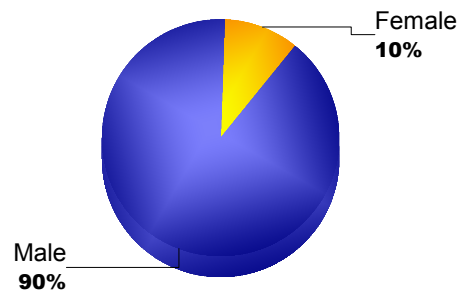

Gender Comparison

June 2013 Cumulative