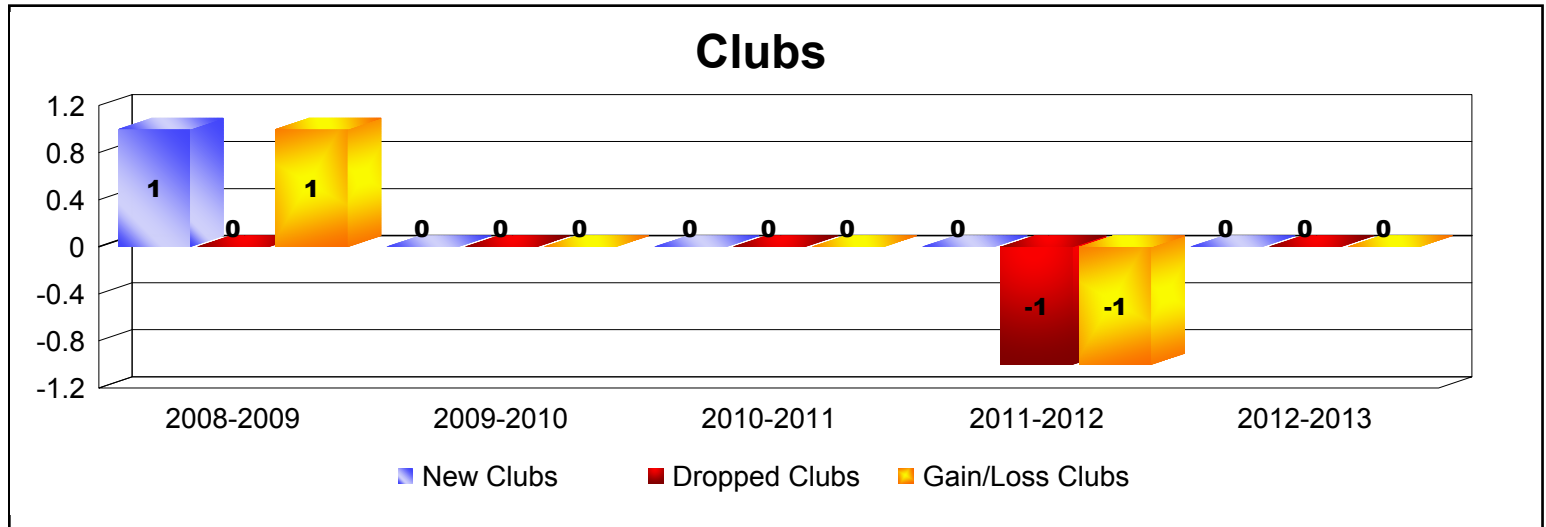

Membership Composition

June 2013 Cumulative

New Members	0.0%
Charter Members	0.0%
Reinstate Members	0.0%
Transfer members	0.0%
Total:	100.0%

Gender Comparison

June 2013 Cumulative

Year	New Clubs	Dropped Clubs	Gain/Loss Clubs	New Members	Charter Members	Reinstate Members	Transfer Members	Total Member Added	Total Members Dropped	Gain/Loss Members
2008-2009	0	0	0	5	0	24	1	30	-24	6
2009-2010	0	0	0	0	0	0	0	0	-4	-4
2010-2011	0	0	0	1	0	0	0	1	-2	-1
2011-2012	0	0	0	21	0	18	0	39	-28	11
2012-2013	1	0	1	26	23	1	1	51	-4	47
Average	0	0	0	11	5	9	0	24	-12	12

Year	New Clubs	Dropped Clubs	Gain/Loss Clubs	New Members	Charter Members	Reinstate Members	Transfer Members	Total Member Added	Total Members Dropped	Gain/Loss Members
2011-2012	1	0	1	0	29	0	0	29	0	29
2012-2013	0	0	0	0	0	0	0	0	0	0
Average	1	0	1	0	15	0	0	15	0	15

Membership Composition

June 2013 Cumulative

New Members	0.0%
Charter Members	0.0%
Reinstate Members	0.0%
Transfer members	0.0%
Total:	100.0%

Gender Comparison

June 2013 Cumulative

Year	New Clubs	Dropped Clubs	Gain/Loss Clubs	New Members	Charter Members	Reinstate Members	Transfer Members	Total Member Added	Total Members Dropped	Gain/Loss Members
2008-2009	1	0	1	14	24	2	0	40	-9	31
2009-2010	0	0	0	14	0	1	0	15	-25	-10
2010-2011	0	0	0	5	0	0	0	5	-16	-11
2011-2012	0	-1	-1	14	0	1	0	15	-20	-5
2012-2013	0	0	0	6	0	0	0	6	-12	-6
Average	0	0	0	11	5	1	0	16	-16	0

Year	New Clubs	Dropped Clubs	Gain/ Loss Clubs	New Members	Charter Members	Reinstate Members	Transfer Members	Total Member Added	Total Members Dropped	Gain/ Loss Members
2009-2010	1	0	1	0	22	0	0	22	0	22
2010-2011	0	0	0	0	0	0	0	0	0	0
2011-2012	0	0	0	0	0	0	0	0	0	0
2012-2013	0	0	0	8	0	0	0	8	-13	-5
Average	0	0	0	2	6	0	0	8	-3	4