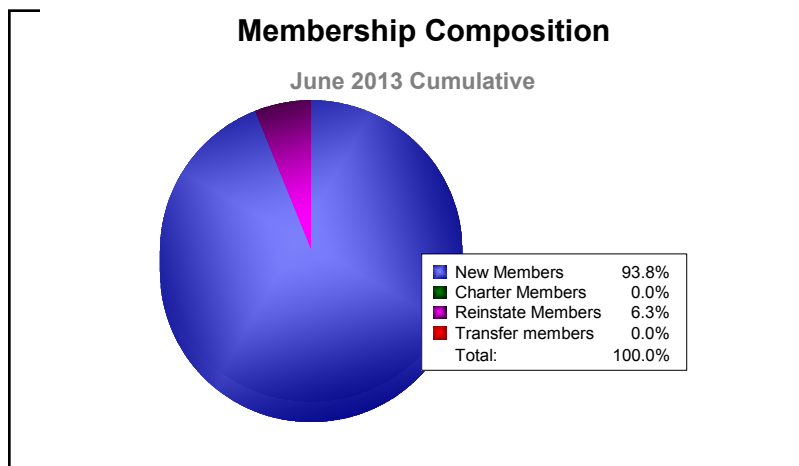

Year	New Clubs	Dropped Clubs	Gain/Loss Clubs	New Members	Charter Members	Reinstate Members	Transfer Members	Total Member Added	Total Members Dropped	Gain/Loss Members
2008-2009	1	0	1	19	31	1	0	51	-25	26
2009-2010	0	0	0	11	0	1	0	12	-23	-11
2010-2011	1	0	1	33	22	20	1	76	-39	37
2011-2012	0	0	0	7	0	4	2	13	-22	-9
2012-2013	0	0	0	15	0	1	0	16	-21	-5
Average	0	0	0	17	11	5	1	34	-26	8