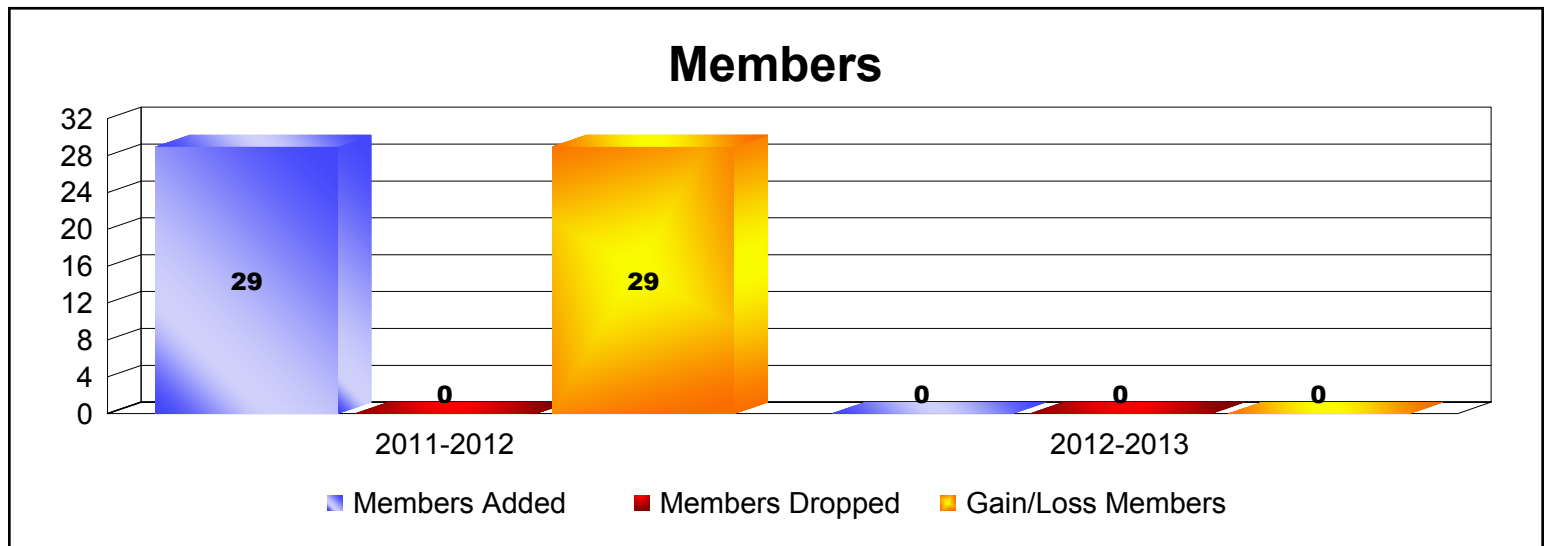

Year	New Clubs	Dropped Clubs	Gain/Loss Clubs	New Members	Charter Members	Reinstate Members	Transfer Members	Total Member Added	Total Members Dropped	Gain/Loss Members
2008-2009	0	0	0	0	0	0	0	0	0	0
2009-2010	0	0	0	2	0	0	0	2	-6	-4
2010-2011	0	0	0	2	0	0	0	2	-1	1
2011-2012	0	0	0	0	0	0	0	0	-5	-5
2012-2013	0	0	0	0	0	0	0	0	0	0
Average	0	0	0	1	0	0	0	1	-2	-2

Membership Composition

June 2013 Cumulative

New Members	0.0%
Charter Members	0.0%
Reinstate Members	0.0%
Transfer members	0.0%
Total:	100.0%

Gender Comparison

June 2013 Cumulative

Year	New Clubs	Dropped Clubs	Gain/Loss Clubs	New Members	Charter Members	Reinstate Members	Transfer Members	Total Member Added	Total Members Dropped	Gain/Loss Members
2008-2009	0	0	0	5	0	24	1	30	-24	6
2009-2010	0	0	0	0	0	0	0	0	-4	-4
2010-2011	0	0	0	1	0	0	0	1	-2	-1
2011-2012	0	0	0	21	0	18	0	39	-28	11
2012-2013	1	0	1	26	23	1	1	51	-4	47
Average	0	0	0	11	5	9	0	24	-12	12

Year	New Clubs	Dropped Clubs	Gain/Loss Clubs	New Members	Charter Members	Reinstate Members	Transfer Members	Total Member Added	Total Members Dropped	Gain/Loss Members
2011-2012	1	0	1	0	29	0	0	29	0	29
2012-2013	0	0	0	0	0	0	0	0	0	0
Average	1	0	1	0	15	0	0	15	0	15