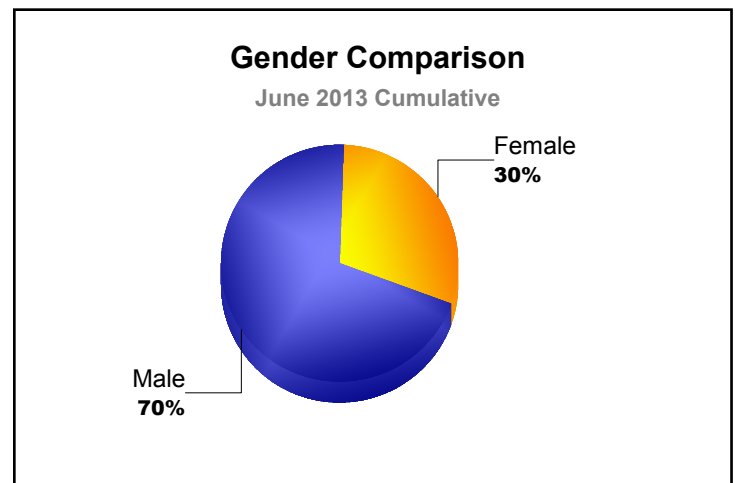

Year	New Clubs	Dropped Clubs	Gain/Loss Clubs	New Members	Charter Members	Reinstate Members	Transfer Members	Total Member Added	Total Members Dropped	Gain/Loss Members
2008-2009	2	0	2	37	52	3	0	92	-38	54
2009-2010	0	0	0	43	0	1	0	44	-59	-15
2010-2011	0	0	0	9	0	2	0	11	-9	2
2011-2012	1	0	1	32	28	2	3	65	-36	29
2012-2013	2	0	2	18	64	1	0	83	-85	-2
Average	1	0	1	28	29	2	1	59	-45	14