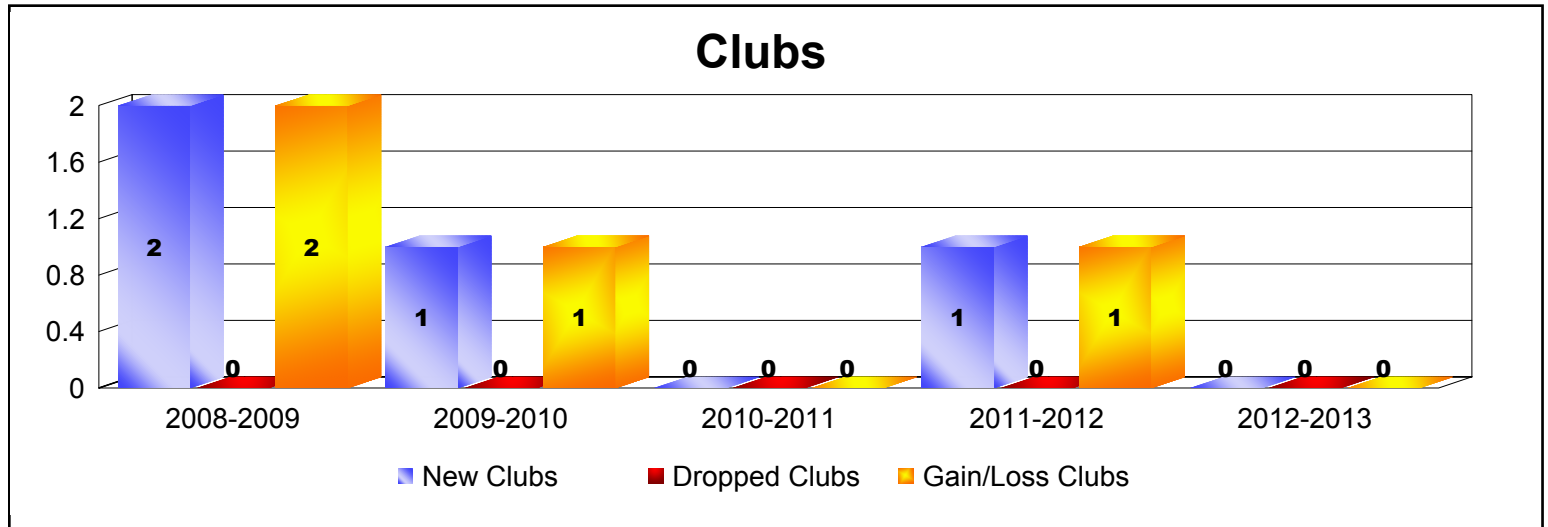

Year	New Clubs	Dropped Clubs	Gain/Loss Clubs	New Members	Charter Members	Reinstate Members	Transfer Members	Total Member Added	Total Members Dropped	Gain/Loss Members
2008-2009	2	0	2	15	52	1	0	68	-17	51
2009-2010	1	0	1	20	29	2	0	51	-21	30
2010-2011	0	0	0	32	0	2	1	35	-18	17
2011-2012	1	0	1	7	31	0	0	38	-8	30
2012-2013	0	0	0	8	0	0	0	8	-40	-32
Average	1	0	1	16	22	1	0	40	-21	19