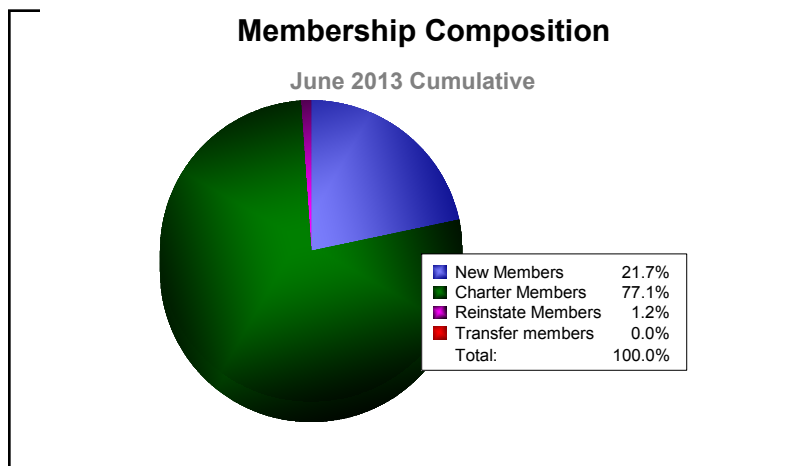

Year	New Clubs	Dropped Clubs	Gain/Loss Clubs	New Members	Charter Members	Reinstate Members	Transfer Members	Total Member Added	Total Members Dropped	Gain/Loss Members
2008-2009	2	0	2	37	52	3	0	92	-38	54
2009-2010	0	0	0	43	0	1	0	44	-59	-15
2010-2011	0	0	0	9	0	2	0	11	-9	2
2011-2012	1	0	1	32	28	2	3	65	-36	29
2012-2013	2	0	2	18	64	1	0	83	-85	-2
Average	1	0	1	28	29	2	1	59	-45	14