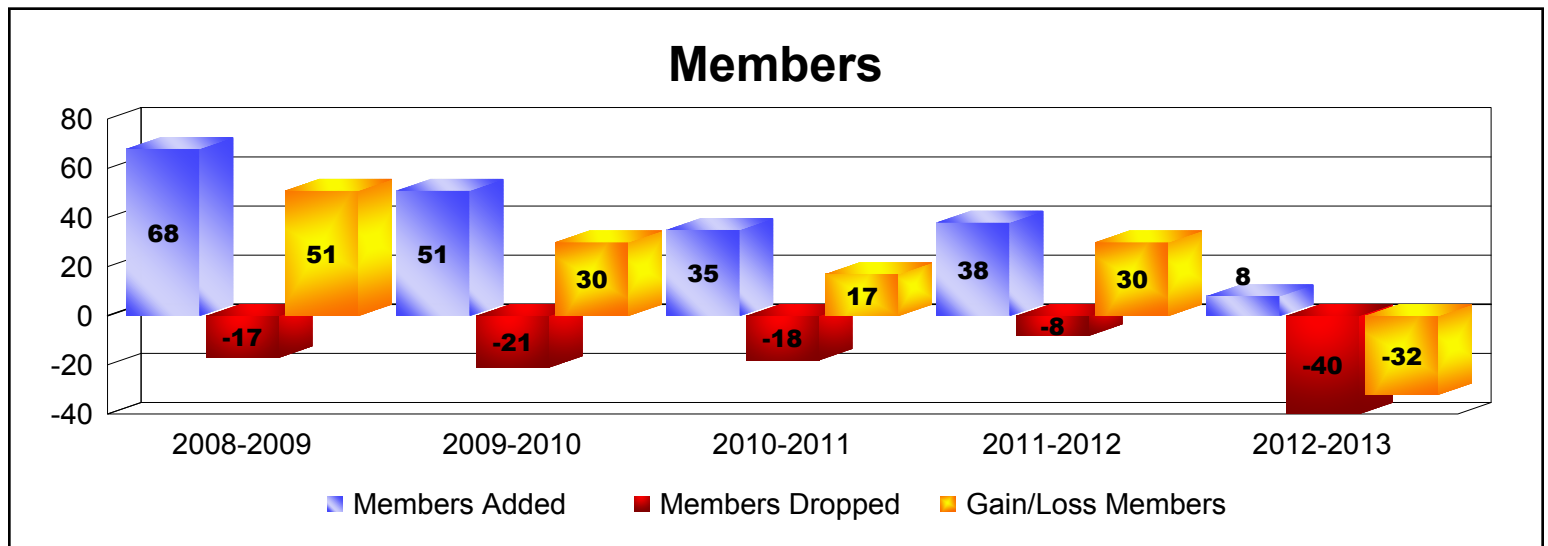

Year	New Clubs	Dropped Clubs	Gain/Loss Clubs	New Members	Charter Members	Reinstate Members	Transfer Members	Total Member Added	Total Members Dropped	Gain/Loss Members
2008-2009	2	0	2	15	52	1	0	68	-17	51
2009-2010	1	0	1	20	29	2	0	51	-21	30
2010-2011	0	0	0	32	0	2	1	35	-18	17
2011-2012	1	0	1	7	31	0	0	38	-8	30
2012-2013	0	0	0	8	0	0	0	8	-40	-32
Average	1	0	1	16	22	1	0	40	-21	19