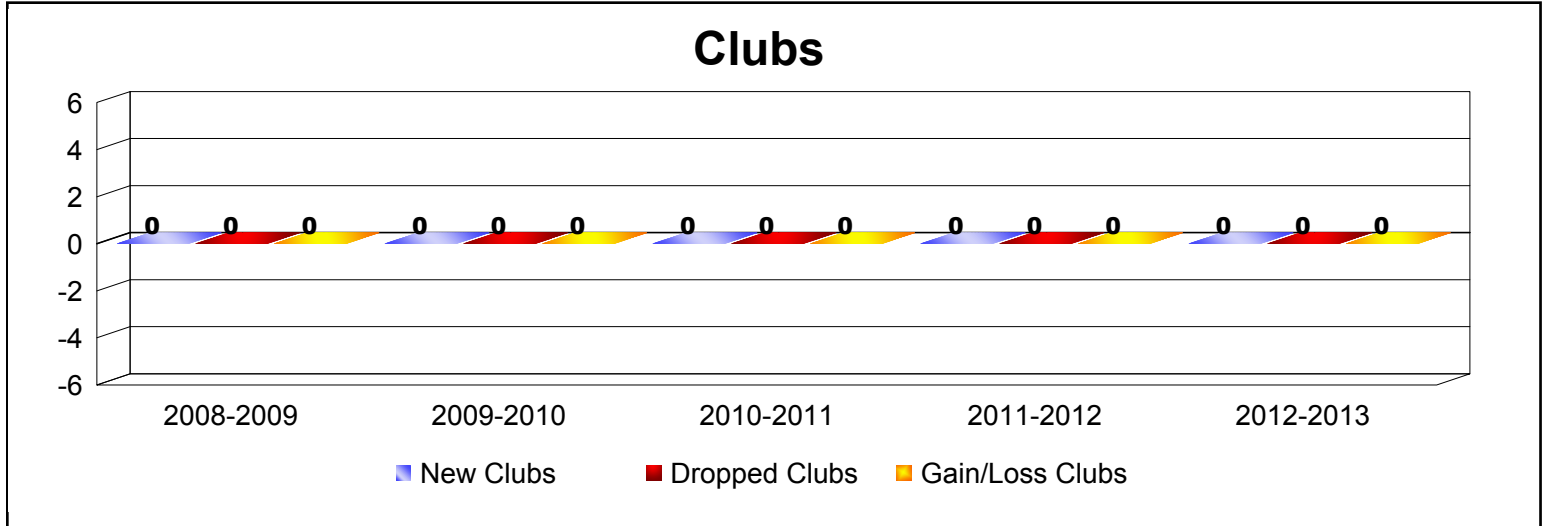

Year	New Clubs	Dropped Clubs	Gain/Loss Clubs	New Members	Charter Members	Reinstate Members	Transfer Members	Total Member Added	Total Members Dropped	Gain/Loss Members
2008-2009	0	0	0	0	0	0	0	0	0	0
2009-2010	0	0	0	2	0	0	0	2	-6	-4
2010-2011	0	0	0	2	0	0	0	2	-1	1
2011-2012	0	0	0	0	0	0	0	0	-5	-5
2012-2013	0	0	0	0	0	0	0	0	0	0
Average	0	0	0	1	0	0	0	1	-2	-2

Membership Composition

June 2013 Cumulative

New Members	0.0%
Charter Members	0.0%
Reinstate Members	0.0%
Transfer members	0.0%
Total:	100.0%

Gender Comparison

June 2013 Cumulative

Year	New Clubs	Dropped Clubs	Gain/Loss Clubs	New Members	Charter Members	Reinstate Members	Transfer Members	Total Member Added	Total Members Dropped	Gain/Loss Members
2008-2009	0	0	0	5	0	24	1	30	-24	6
2009-2010	0	0	0	0	0	0	0	0	-4	-4
2010-2011	0	0	0	1	0	0	0	1	-2	-1
2011-2012	0	0	0	21	0	18	0	39	-28	11
2012-2013	1	0	1	26	23	1	1	51	-4	47
Average	0	0	0	11	5	9	0	24	-12	12