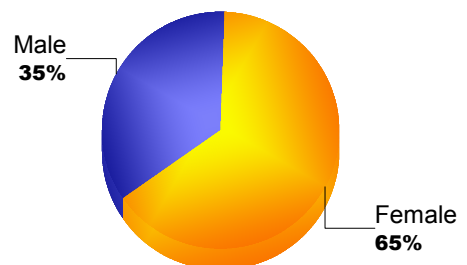

Year	New Clubs	Dropped Clubs	Gain/Loss Clubs	New Members	Charter Members	Reinstate Members	Transfer Members	Total Member Added	Total Members Dropped	Gain/Loss Members
2008-2009	0	0	0	0	0	0	0	0	0	0
2009-2010	0	0	0	2	0	0	0	2	-6	-4
2010-2011	0	0	0	2	0	0	0	2	-1	1
2011-2012	0	0	0	0	0	0	0	0	-5	-5
2012-2013	0	0	0	0	0	0	0	0	0	0
Average	0	0	0	1	0	0	0	1	-2	-2

Membership Composition

June 2013 Cumulative

New Members	0.0%
Charter Members	0.0%
Reinstate Members	0.0%
Transfer members	0.0%
Total:	100.0%

Gender Comparison

June 2013 Cumulative

Year	New Clubs	Dropped Clubs	Gain/Loss Clubs	New Members	Charter Members	Reinstate Members	Transfer Members	Total Member Added	Total Members Dropped	Gain/Loss Members
2008-2009	0	0	0	5	0	24	1	30	-24	6
2009-2010	0	0	0	0	0	0	0	0	-4	-4
2010-2011	0	0	0	1	0	0	0	1	-2	-1
2011-2012	0	0	0	21	0	18	0	39	-28	11
2012-2013	1	0	1	26	23	1	1	51	-4	47
Average	0	0	0	11	5	9	0	24	-12	12