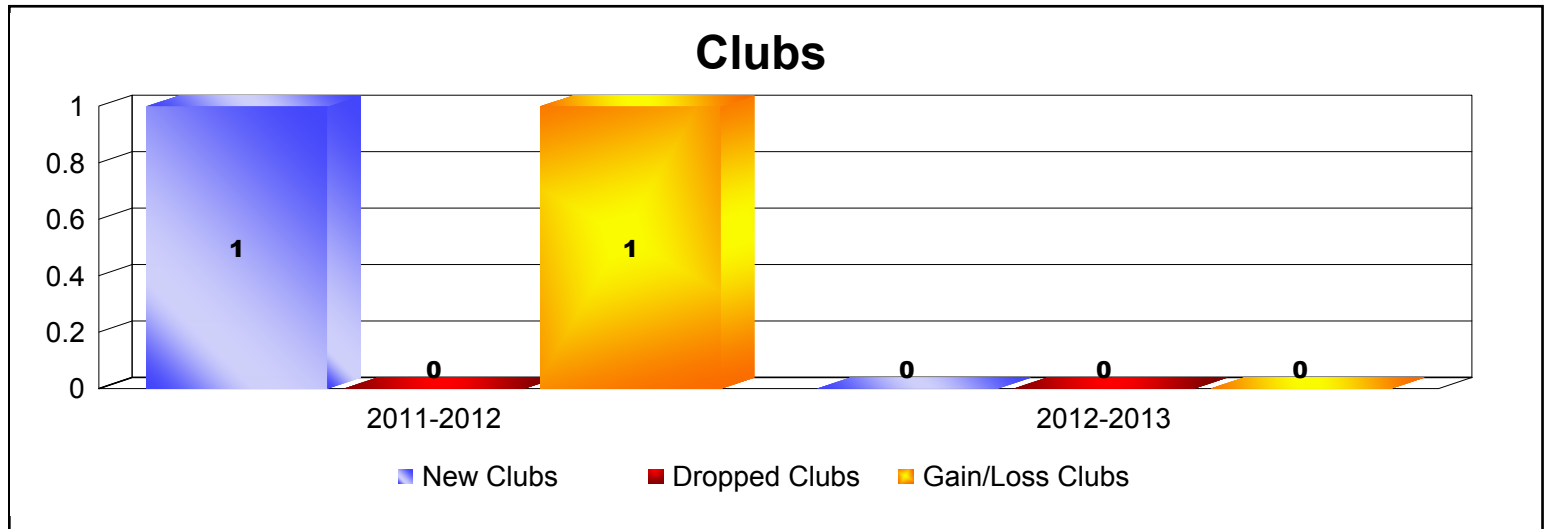

Year	New Clubs	Dropped Clubs	Gain/Loss Clubs	New Members	Charter Members	Reinstate Members	Transfer Members	Total Member Added	Total Members Dropped	Gain/Loss Members
2008-2009	0	0	0	0	0	0	0	0	0	0
2009-2010	0	0	0	2	0	0	0	2	-6	-4
2010-2011	0	0	0	2	0	0	0	2	-1	1
2011-2012	0	0	0	0	0	0	0	0	-5	-5
2012-2013	0	0	0	0	0	0	0	0	0	0
Average	0	0	0	1	0	0	0	1	-2	-2

Membership Composition

June 2013 Cumulative

New Members	0.0%
Charter Members	0.0%
Reinstate Members	0.0%
Transfer members	0.0%
Total:	100.0%

Gender Comparison

June 2013 Cumulative

Year	New Clubs	Dropped Clubs	Gain/Loss Clubs	New Members	Charter Members	Reinstate Members	Transfer Members	Total Member Added	Total Members Dropped	Gain/Loss Members
2008-2009	0	0	0	5	0	24	1	30	-24	6
2009-2010	0	0	0	0	0	0	0	0	-4	-4
2010-2011	0	0	0	1	0	0	0	1	-2	-1
2011-2012	0	0	0	21	0	18	0	39	-28	11
2012-2013	1	0	1	26	23	1	1	51	-4	47
Average	0	0	0	11	5	9	0	24	-12	12

Year	New Clubs	Dropped Clubs	Gain/Loss Clubs	New Members	Charter Members	Reinstate Members	Transfer Members	Total Member Added	Total Members Dropped	Gain/Loss Members
2011-2012	1	0	1	0	29	0	0	29	0	29
2012-2013	0	0	0	0	0	0	0	0	0	0
Average	1	0	1	0	15	0	0	15	0	15