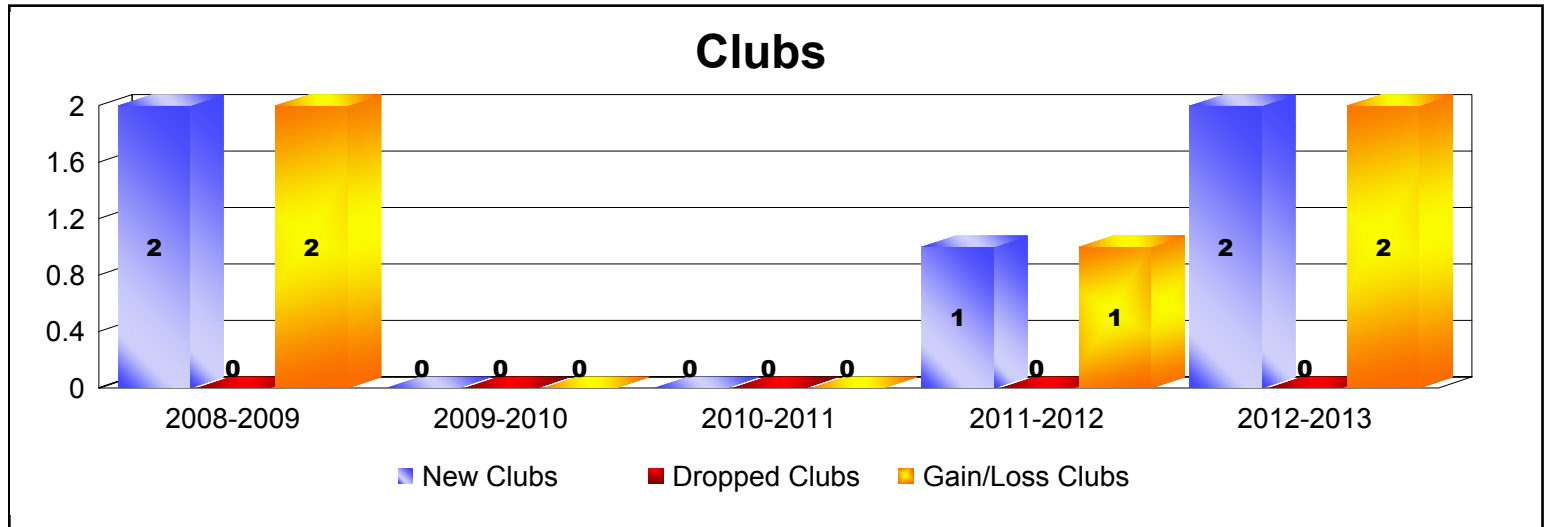

Year	New Clubs	Dropped Clubs	Gain/Loss Clubs	New Members	Charter Members	Reinstate Members	Transfer Members	Total Member Added	Total Members Dropped	Gain/Loss Members
2008-2009	2	0	2	37	52	3	0	92	-38	54
2009-2010	0	0	0	43	0	1	0	44	-59	-15
2010-2011	0	0	0	9	0	2	0	11	-9	2
2011-2012	1	0	1	32	28	2	3	65	-36	29
2012-2013	2	0	2	18	64	1	0	83	-85	-2
Average	1	0	1	28	29	2	1	59	-45	14