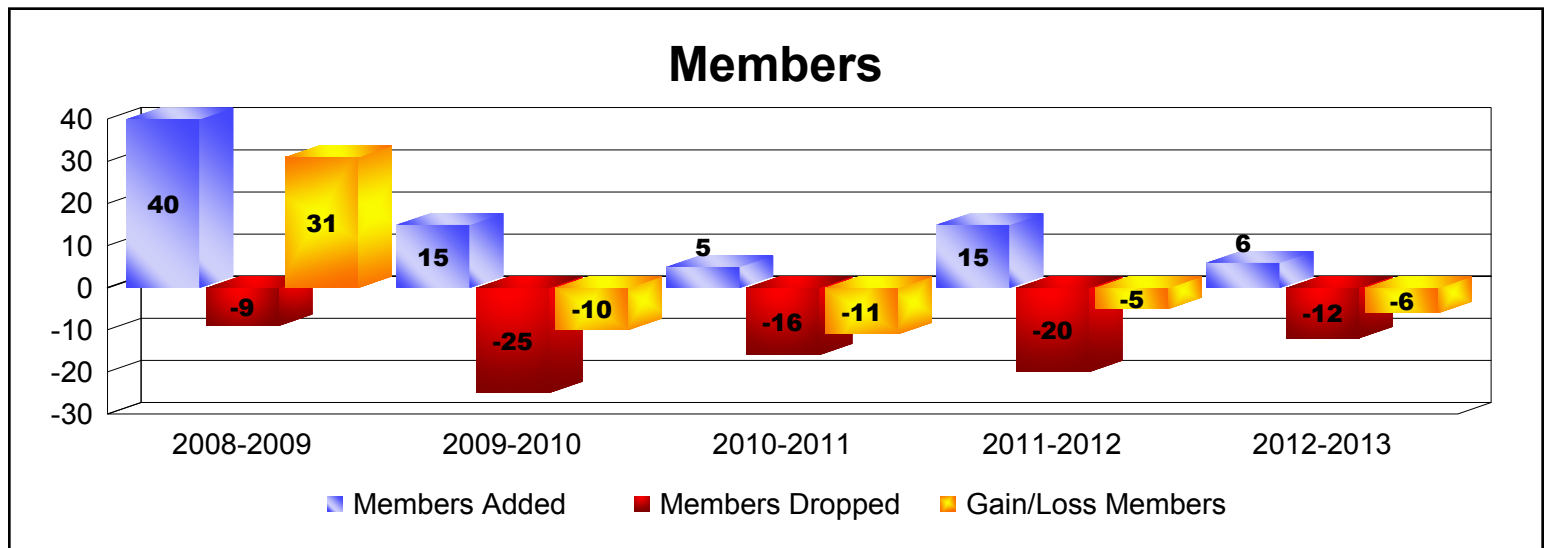

Membership Composition

June 2013 Cumulative

New Members	0.0%
Charter Members	0.0%
Reinstate Members	0.0%
Transfer members	0.0%
Total:	100.0%

Gender Comparison

June 2013 Cumulative

Year	New Clubs	Dropped Clubs	Gain/Loss Clubs	New Members	Charter Members	Reinstate Members	Transfer Members	Total Member Added	Total Members Dropped	Gain/Loss Members
2008-2009	0	0	0	5	0	24	1	30	-24	6
2009-2010	0	0	0	0	0	0	0	0	-4	-4
2010-2011	0	0	0	1	0	0	0	1	-2	-1
2011-2012	0	0	0	21	0	18	0	39	-28	11
2012-2013	1	0	1	26	23	1	1	51	-4	47
Average	0	0	0	11	5	9	0	24	-12	12

Year	New Clubs	Dropped Clubs	Gain/Loss Clubs	New Members	Charter Members	Reinstate Members	Transfer Members	Total Member Added	Total Members Dropped	Gain/Loss Members
2011-2012	1	0	1	0	29	0	0	29	0	29
2012-2013	0	0	0	0	0	0	0	0	0	0
Average	1	0	1	0	15	0	0	15	0	15

Membership Composition

June 2013 Cumulative

New Members	0.0%
Charter Members	0.0%
Reinstate Members	0.0%
Transfer members	0.0%
Total:	100.0%

Gender Comparison

June 2013 Cumulative

Year	New Clubs	Dropped Clubs	Gain/Loss Clubs	New Members	Charter Members	Reinstate Members	Transfer Members	Total Member Added	Total Members Dropped	Gain/Loss Members
2008-2009	1	0	1	14	24	2	0	40	-9	31
2009-2010	0	0	0	14	0	1	0	15	-25	-10
2010-2011	0	0	0	5	0	0	0	5	-16	-11
2011-2012	0	-1	-1	14	0	1	0	15	-20	-5
2012-2013	0	0	0	6	0	0	0	6	-12	-6
Average	0	0	0	11	5	1	0	16	-16	0

Year	New Clubs	Dropped Clubs	Gain/ Loss Clubs	New Members	Charter Members	Reinstate Members	Transfer Members	Total Member Added	Total Members Dropped	Gain/ Loss Members
2009-2010	1	0	1	0	22	0	0	22	0	22
2010-2011	0	0	0	0	0	0	0	0	0	0
2011-2012	0	0	0	0	0	0	0	0	0	0
2012-2013	0	0	0	8	0	0	0	8	-13	-5
Average	0	0	0	2	6	0	0	8	-3	4