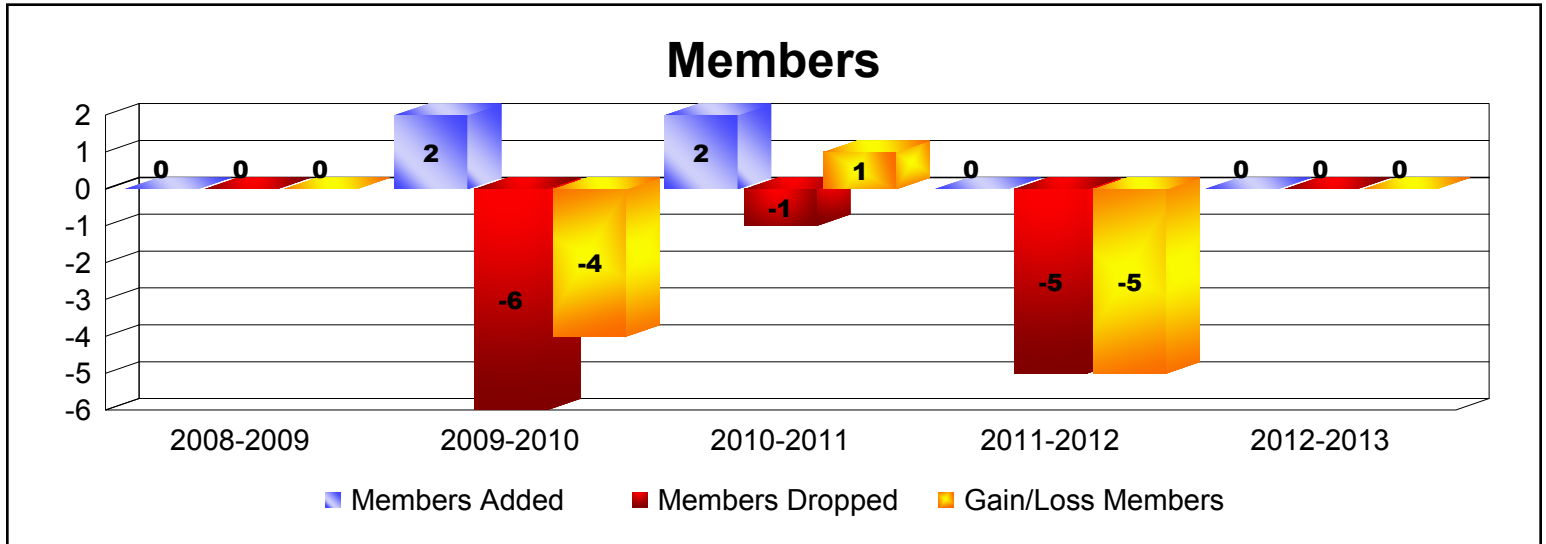

Year	New Clubs	Dropped Clubs	Gain/Loss Clubs	New Members	Charter Members	Reinstate Members	Transfer Members	Total Member Added	Total Members Dropped	Gain/Loss Members
2008-2009	0	0	0	0	0	0	0	0	0	0
2009-2010	0	0	0	2	0	0	0	2	-6	-4
2010-2011	0	0	0	2	0	0	0	2	-1	1
2011-2012	0	0	0	0	0	0	0	0	-5	-5
2012-2013	0	0	0	0	0	0	0	0	0	0
Average	0	0	0	1	0	0	0	1	-2	-2

Membership Composition

June 2013 Cumulative

New Members	0.0%
Charter Members	0.0%
Reinstate Members	0.0%
Transfer members	0.0%
Total:	100.0%

Gender Comparison

June 2013 Cumulative

Year	New Clubs	Dropped Clubs	Gain/Loss Clubs	New Members	Charter Members	Reinstate Members	Transfer Members	Total Member Added	Total Members Dropped	Gain/Loss Members
2008-2009	0	0	0	5	0	24	1	30	-24	6
2009-2010	0	0	0	0	0	0	0	0	-4	-4
2010-2011	0	0	0	1	0	0	0	1	-2	-1
2011-2012	0	0	0	21	0	18	0	39	-28	11
2012-2013	1	0	1	26	23	1	1	51	-4	47
Average	0	0	0	11	5	9	0	24	-12	12