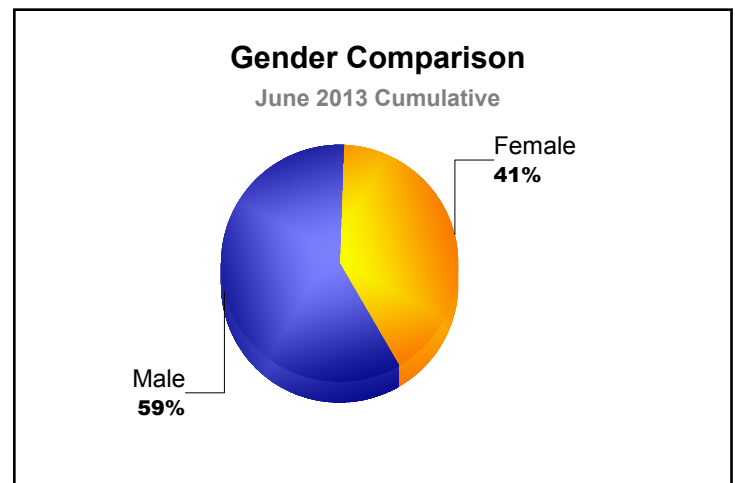

Membership Composition

June 2013 Cumulative

New Members	0.0%
Charter Members	0.0%
Reinstate Members	0.0%
Transfer members	0.0%
Total:	100.0%

Gender Comparison

June 2013 Cumulative

Year	New Clubs	Dropped Clubs	Gain/Loss Clubs	New Members	Charter Members	Reinstate Members	Transfer Members	Total Member Added	Total Members Dropped	Gain/Loss Members
2008-2009	0	0	0	5	0	24	1	30	-24	6
2009-2010	0	0	0	0	0	0	0	0	-4	-4
2010-2011	0	0	0	1	0	0	0	1	-2	-1
2011-2012	0	0	0	21	0	18	0	39	-28	11
2012-2013	1	0	1	26	23	1	1	51	-4	47
Average	0	0	0	11	5	9	0	24	-12	12