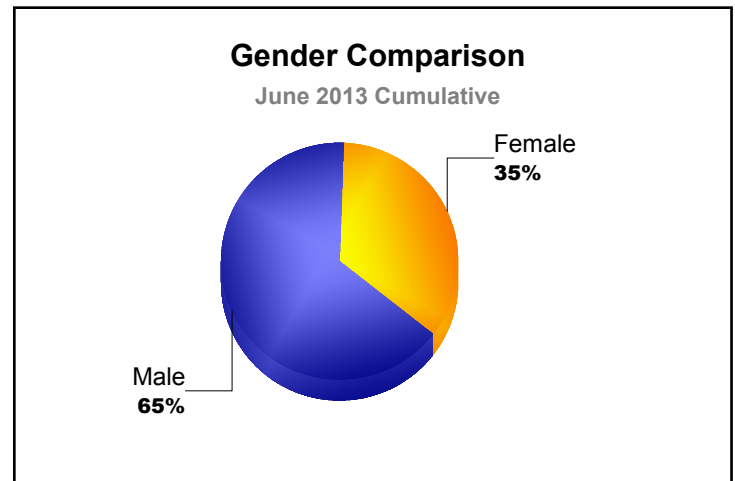

Year	New Clubs	Dropped Clubs	Gain/Loss Clubs	New Members	Charter Members	Reinstate Members	Transfer Members	Total Member Added	Total Members Dropped	Gain/Loss Members
2008-2009	1	0	1	19	31	1	0	51	-25	26
2009-2010	0	0	0	11	0	1	0	12	-23	-11
2010-2011	1	0	1	33	22	20	1	76	-39	37
2011-2012	0	0	0	7	0	4	2	13	-22	-9
2012-2013	0	0	0	15	0	1	0	16	-21	-5
Average	0	0	0	17	11	5	1	34	-26	8