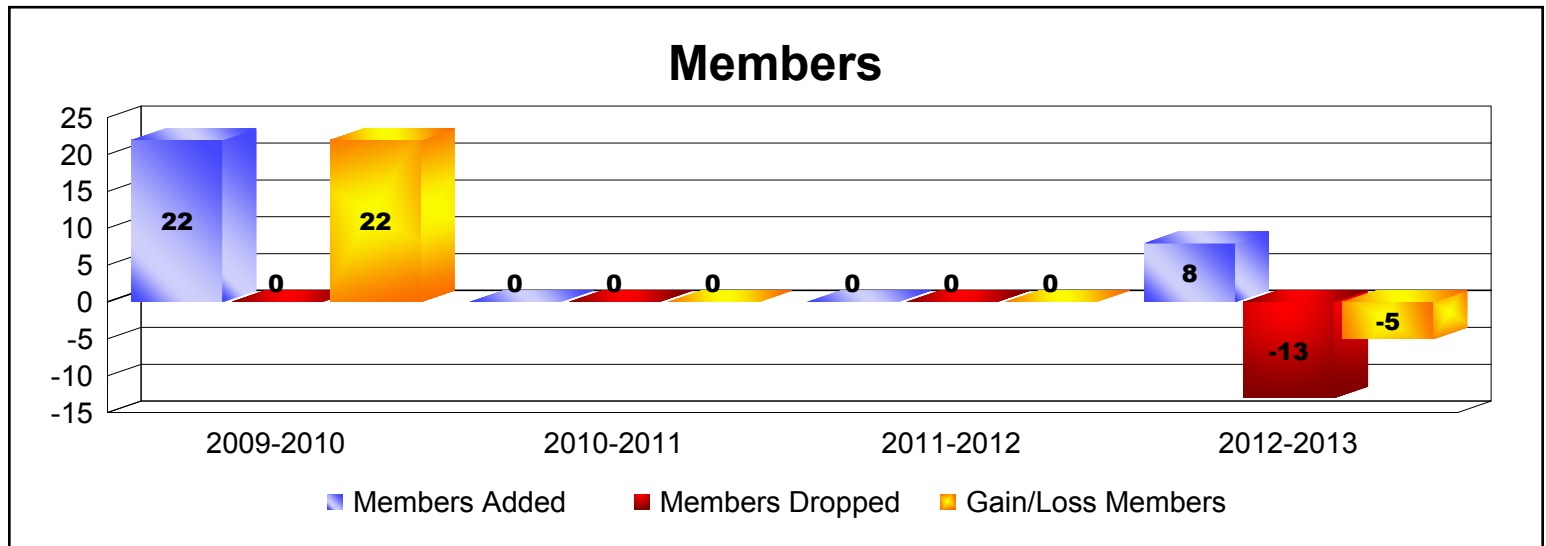

Membership Composition

June 2013 Cumulative

New Members	0.0%
Charter Members	0.0%
Reinstate Members	0.0%
Transfer members	0.0%
Total:	100.0%

Gender Comparison

June 2013 Cumulative

Year	New Clubs	Dropped Clubs	Gain/Loss Clubs	New Members	Charter Members	Reinstate Members	Transfer Members	Total Member Added	Total Members Dropped	Gain/Loss Members
2008-2009	0	0	0	5	0	24	1	30	-24	6
2009-2010	0	0	0	0	0	0	0	0	-4	-4
2010-2011	0	0	0	1	0	0	0	1	-2	-1
2011-2012	0	0	0	21	0	18	0	39	-28	11
2012-2013	1	0	1	26	23	1	1	51	-4	47
Average	0	0	0	11	5	9	0	24	-12	12

Year	New Clubs	Dropped Clubs	Gain/Loss Clubs	New Members	Charter Members	Reinstate Members	Transfer Members	Total Member Added	Total Members Dropped	Gain/Loss Members
2011-2012	1	0	1	0	29	0	0	29	0	29
2012-2013	0	0	0	0	0	0	0	0	0	0
Average	1	0	1	0	15	0	0	15	0	15

Membership Composition

June 2013 Cumulative

New Members	0.0%
Charter Members	0.0%
Reinstate Members	0.0%
Transfer members	0.0%
Total:	100.0%

Gender Comparison

June 2013 Cumulative

Year	New Clubs	Dropped Clubs	Gain/Loss Clubs	New Members	Charter Members	Reinstate Members	Transfer Members	Total Member Added	Total Members Dropped	Gain/Loss Members
2008-2009	1	0	1	14	24	2	0	40	-9	31
2009-2010	0	0	0	14	0	1	0	15	-25	-10
2010-2011	0	0	0	5	0	0	0	5	-16	-11
2011-2012	0	-1	-1	14	0	1	0	15	-20	-5
2012-2013	0	0	0	6	0	0	0	6	-12	-6
Average	0	0	0	11	5	1	0	16	-16	0

Year	New Clubs	Dropped Clubs	Gain/ Loss Clubs	New Members	Charter Members	Reinstate Members	Transfer Members	Total Member Added	Total Members Dropped	Gain/ Loss Members
2009-2010	1	0	1	0	22	0	0	22	0	22
2010-2011	0	0	0	0	0	0	0	0	0	0
2011-2012	0	0	0	0	0	0	0	0	0	0
2012-2013	0	0	0	8	0	0	0	8	-13	-5
Average	0	0	0	2	6	0	0	8	-3	4