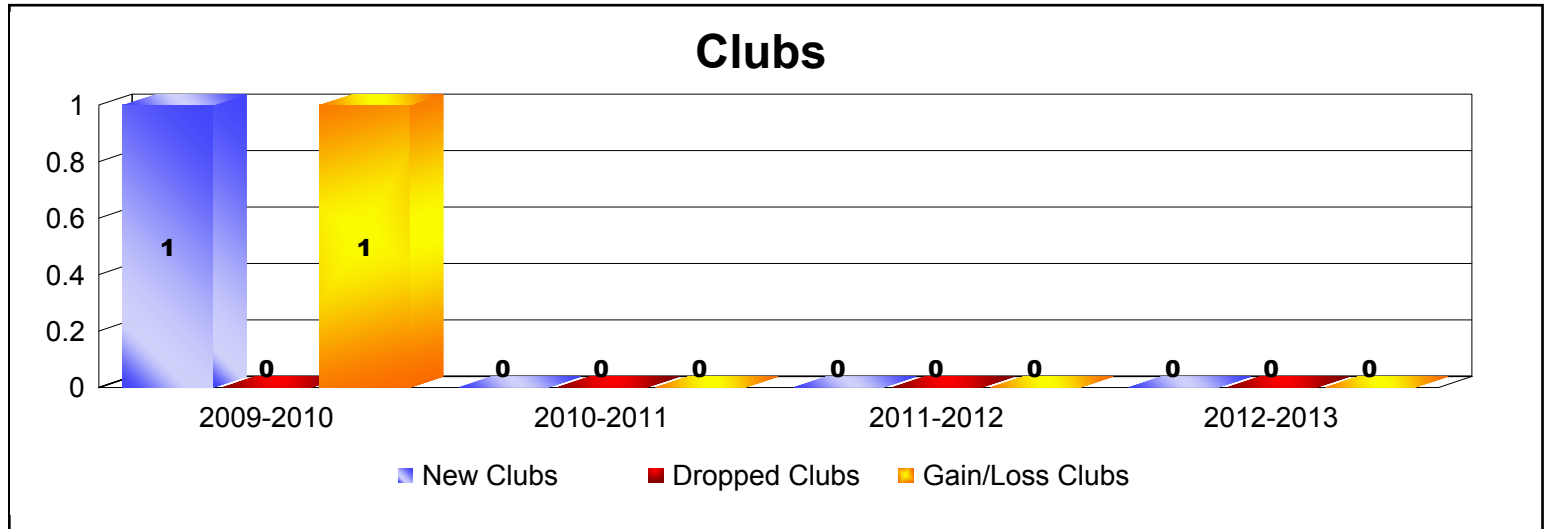

Membership Composition

June 2013 Cumulative

New Members	0.0%
Charter Members	0.0%
Reinstate Members	0.0%
Transfer members	0.0%
Total:	100.0%

Gender Comparison

June 2013 Cumulative

Year	New Clubs	Dropped Clubs	Gain/Loss Clubs	New Members	Charter Members	Reinstate Members	Transfer Members	Total Member Added	Total Members Dropped	Gain/Loss Members
2008-2009	0	0	0	5	0	24	1	30	-24	6
2009-2010	0	0	0	0	0	0	0	0	-4	-4
2010-2011	0	0	0	1	0	0	0	1	-2	-1
2011-2012	0	0	0	21	0	18	0	39	-28	11
2012-2013	1	0	1	26	23	1	1	51	-4	47
Average	0	0	0	11	5	9	0	24	-12	12

Year	New Clubs	Dropped Clubs	Gain/Loss Clubs	New Members	Charter Members	Reinstate Members	Transfer Members	Total Member Added	Total Members Dropped	Gain/Loss Members
2011-2012	1	0	1	0	29	0	0	29	0	29
2012-2013	0	0	0	0	0	0	0	0	0	0
Average	1	0	1	0	15	0	0	15	0	15

Membership Composition

June 2013 Cumulative

New Members	0.0%
Charter Members	0.0%
Reinstate Members	0.0%
Transfer members	0.0%
Total:	100.0%

Gender Comparison

June 2013 Cumulative

Year	New Clubs	Dropped Clubs	Gain/Loss Clubs	New Members	Charter Members	Reinstate Members	Transfer Members	Total Member Added	Total Members Dropped	Gain/Loss Members
2008-2009	1	0	1	14	24	2	0	40	-9	31
2009-2010	0	0	0	14	0	1	0	15	-25	-10
2010-2011	0	0	0	5	0	0	0	5	-16	-11
2011-2012	0	-1	-1	14	0	1	0	15	-20	-5
2012-2013	0	0	0	6	0	0	0	6	-12	-6
Average	0	0	0	11	5	1	0	16	-16	0

Year	New Clubs	Dropped Clubs	Gain/ Loss Clubs	New Members	Charter Members	Reinstate Members	Transfer Members	Total Member Added	Total Members Dropped	Gain/ Loss Members
2009-2010	1	0	1	0	22	0	0	22	0	22
2010-2011	0	0	0	0	0	0	0	0	0	0
2011-2012	0	0	0	0	0	0	0	0	0	0
2012-2013	0	0	0	8	0	0	0	8	-13	-5
Average	0	0	0	2	6	0	0	8	-3	4