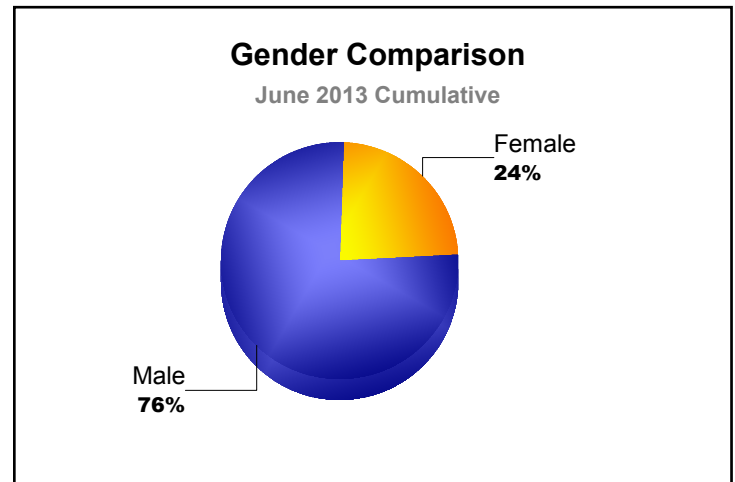

Year	New Clubs	Dropped Clubs	Gain/ Loss Clubs	New Members	Charter Members	Reinstate Members	Transfer Members	Total Member Added	Total Members Dropped	Gain/ Loss Members
2009-2010	1	0	1	0	22	0	0	22	0	22
2010-2011	0	0	0	0	0	0	0	0	0	0
2011-2012	0	0	0	0	0	0	0	0	0	0
2012-2013	0	0	0	8	0	0	0	8	-13	-5
Average	0	0	0	2	6	0	0	8	-3	4