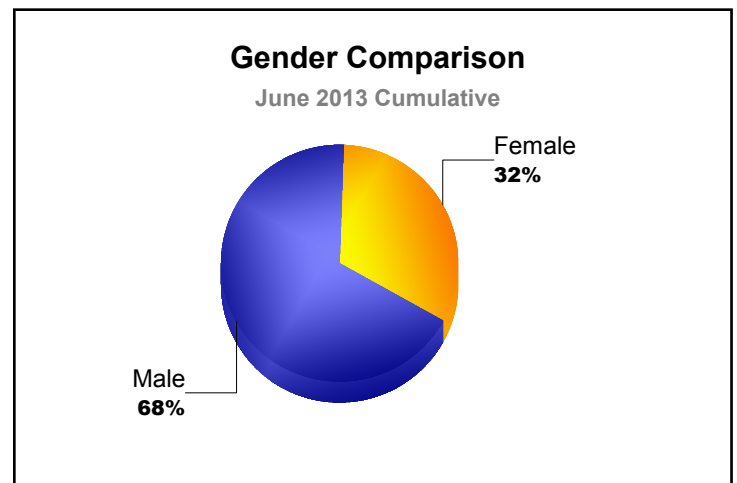

Year	New Clubs	Dropped Clubs	Gain/Loss Clubs	New Members	Charter Members	Reinstate Members	Transfer Members	Total Member Added	Total Members Dropped	Gain/Loss Members
2008-2009	2	0	2	15	52	1	0	68	-17	51
2009-2010	1	0	1	20	29	2	0	51	-21	30
2010-2011	0	0	0	32	0	2	1	35	-18	17
2011-2012	1	0	1	7	31	0	0	38	-8	30
2012-2013	0	0	0	8	0	0	0	8	-40	-32
Average	1	0	1	16	22	1	0	40	-21	19