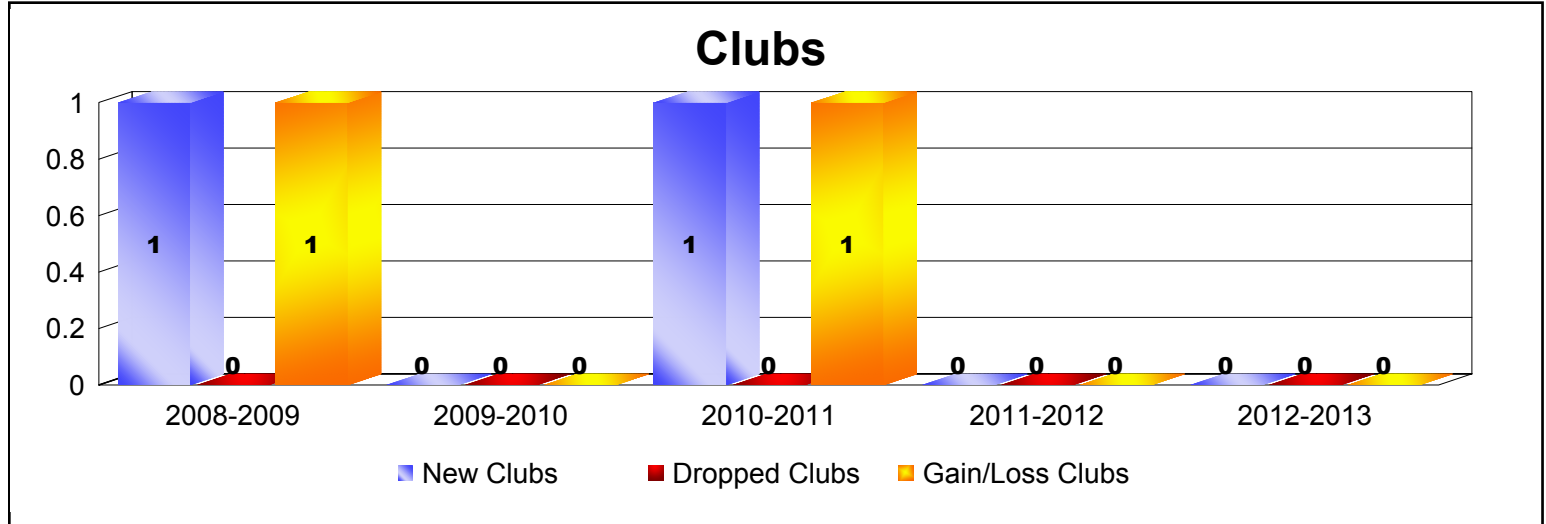

Year	New Clubs	Dropped Clubs	Gain/Loss Clubs	New Members	Charter Members	Reinstate Members	Transfer Members	Total Member Added	Total Members Dropped	Gain/Loss Members
2008-2009	1	0	1	19	31	1	0	51	-25	26
2009-2010	0	0	0	11	0	1	0	12	-23	-11
2010-2011	1	0	1	33	22	20	1	76	-39	37
2011-2012	0	0	0	7	0	4	2	13	-22	-9
2012-2013	0	0	0	15	0	1	0	16	-21	-5
Average	0	0	0	17	11	5	1	34	-26	8