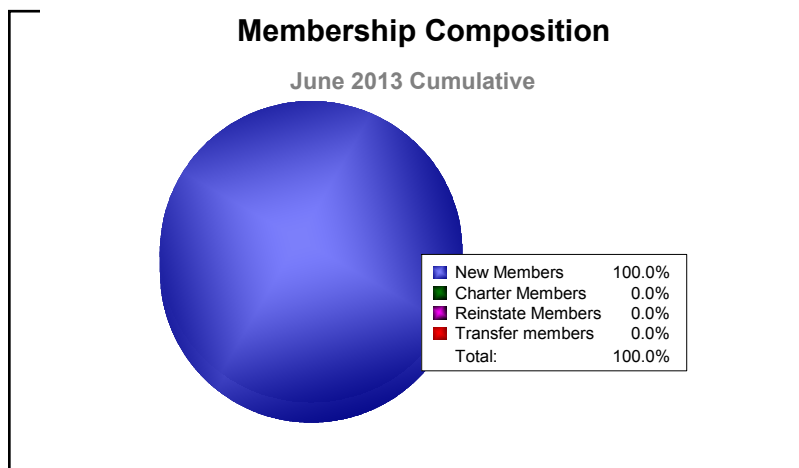

Year	New Clubs	Dropped Clubs	Gain/Loss Clubs	New Members	Charter Members	Reinstate Members	Transfer Members	Total Member Added	Total Members Dropped	Gain/Loss Members
2011-2012	1	0	1	0	29	0	0	29	0	29
2012-2013	0	0	0	0	0	0	0	0	0	0
Average	1	0	1	0	15	0	0	15	0	15

Membership Composition

June 2013 Cumulative

New Members	0.0%
Charter Members	0.0%
Reinstate Members	0.0%
Transfer members	0.0%
Total:	100.0%

Gender Comparison

June 2013 Cumulative

Year	New Clubs	Dropped Clubs	Gain/Loss Clubs	New Members	Charter Members	Reinstate Members	Transfer Members	Total Member Added	Total Members Dropped	Gain/Loss Members
2008-2009	1	0	1	14	24	2	0	40	-9	31
2009-2010	0	0	0	14	0	1	0	15	-25	-10
2010-2011	0	0	0	5	0	0	0	5	-16	-11
2011-2012	0	-1	-1	14	0	1	0	15	-20	-5
2012-2013	0	0	0	6	0	0	0	6	-12	-6
Average	0	0	0	11	5	1	0	16	-16	0

Year	New Clubs	Dropped Clubs	Gain/ Loss Clubs	New Members	Charter Members	Reinstate Members	Transfer Members	Total Member Added	Total Members Dropped	Gain/ Loss Members
2009-2010	1	0	1	0	22	0	0	22	0	22
2010-2011	0	0	0	0	0	0	0	0	0	0
2011-2012	0	0	0	0	0	0	0	0	0	0
2012-2013	0	0	0	8	0	0	0	8	-13	-5
Average	0	0	0	2	6	0	0	8	-3	4