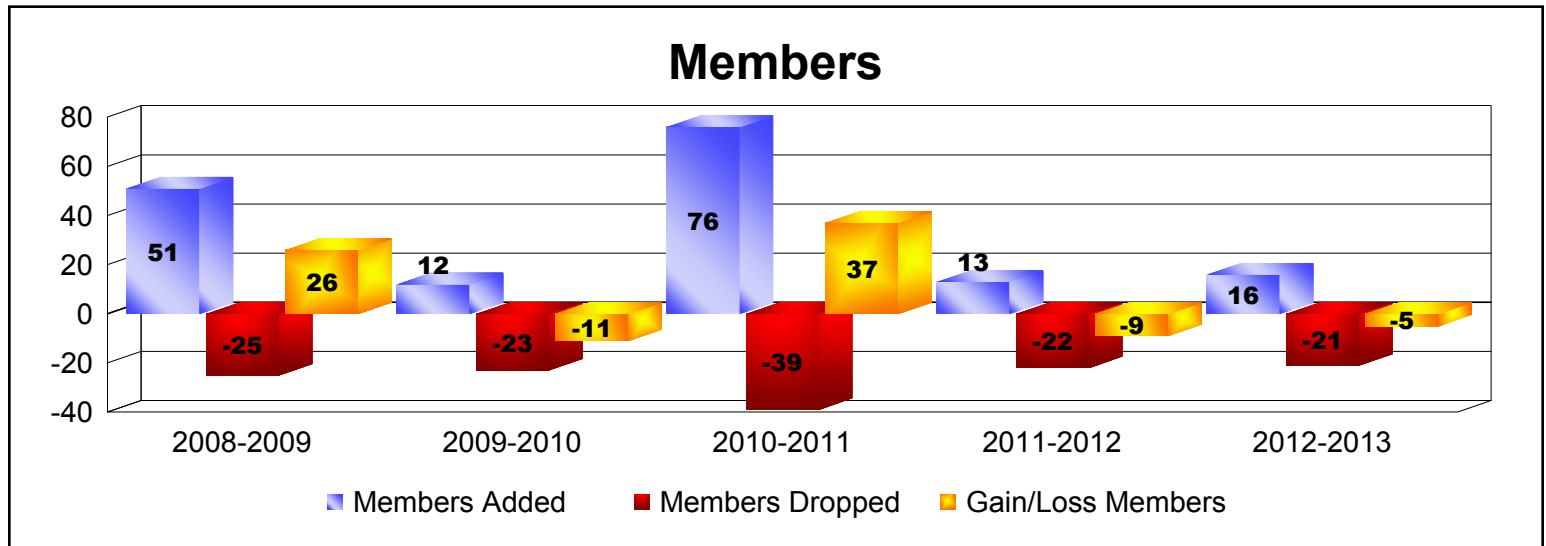

Year	New Clubs	Dropped Clubs	Gain/Loss Clubs	New Members	Charter Members	Reinstate Members	Transfer Members	Total Member Added	Total Members Dropped	Gain/Loss Members
2008-2009	1	0	1	19	31	1	0	51	-25	26
2009-2010	0	0	0	11	0	1	0	12	-23	-11
2010-2011	1	0	1	33	22	20	1	76	-39	37
2011-2012	0	0	0	7	0	4	2	13	-22	-9
2012-2013	0	0	0	15	0	1	0	16	-21	-5
Average	0	0	0	17	11	5	1	34	-26	8