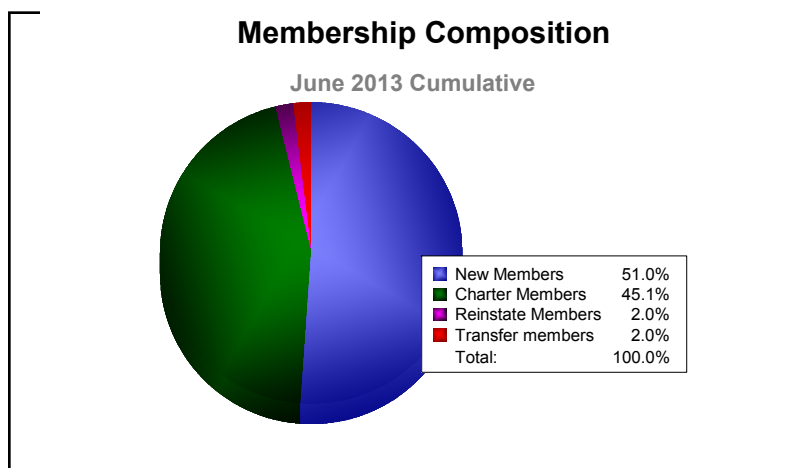

Year	New Clubs	Dropped Clubs	Gain/Loss Clubs	New Members	Charter Members	Reinstate Members	Transfer Members	Total Member Added	Total Members Dropped	Gain/Loss Members
2008-2009	0	0	0	0	0	0	0	0	0	0
2009-2010	0	0	0	2	0	0	0	2	-6	-4
2010-2011	0	0	0	2	0	0	0	2	-1	1
2011-2012	0	0	0	0	0	0	0	0	-5	-5
2012-2013	0	0	0	0	0	0	0	0	0	0
Average	0	0	0	1	0	0	0	1	-2	-2

Membership Composition

June 2013 Cumulative

New Members	0.0%
Charter Members	0.0%
Reinstate Members	0.0%
Transfer members	0.0%
Total:	100.0%

Gender Comparison

June 2013 Cumulative

Year	New Clubs	Dropped Clubs	Gain/Loss Clubs	New Members	Charter Members	Reinstate Members	Transfer Members	Total Member Added	Total Members Dropped	Gain/Loss Members
2008-2009	0	0	0	5	0	24	1	30	-24	6
2009-2010	0	0	0	0	0	0	0	0	-4	-4
2010-2011	0	0	0	1	0	0	0	1	-2	-1
2011-2012	0	0	0	21	0	18	0	39	-28	11
2012-2013	1	0	1	26	23	1	1	51	-4	47
Average	0	0	0	11	5	9	0	24	-12	12

Year	New Clubs	Dropped Clubs	Gain/Loss Clubs	New Members	Charter Members	Reinstate Members	Transfer Members	Total Member Added	Total Members Dropped	Gain/Loss Members
2011-2012	1	0	1	0	29	0	0	29	0	29
2012-2013	0	0	0	0	0	0	0	0	0	0
Average	1	0	1	0	15	0	0	15	0	15