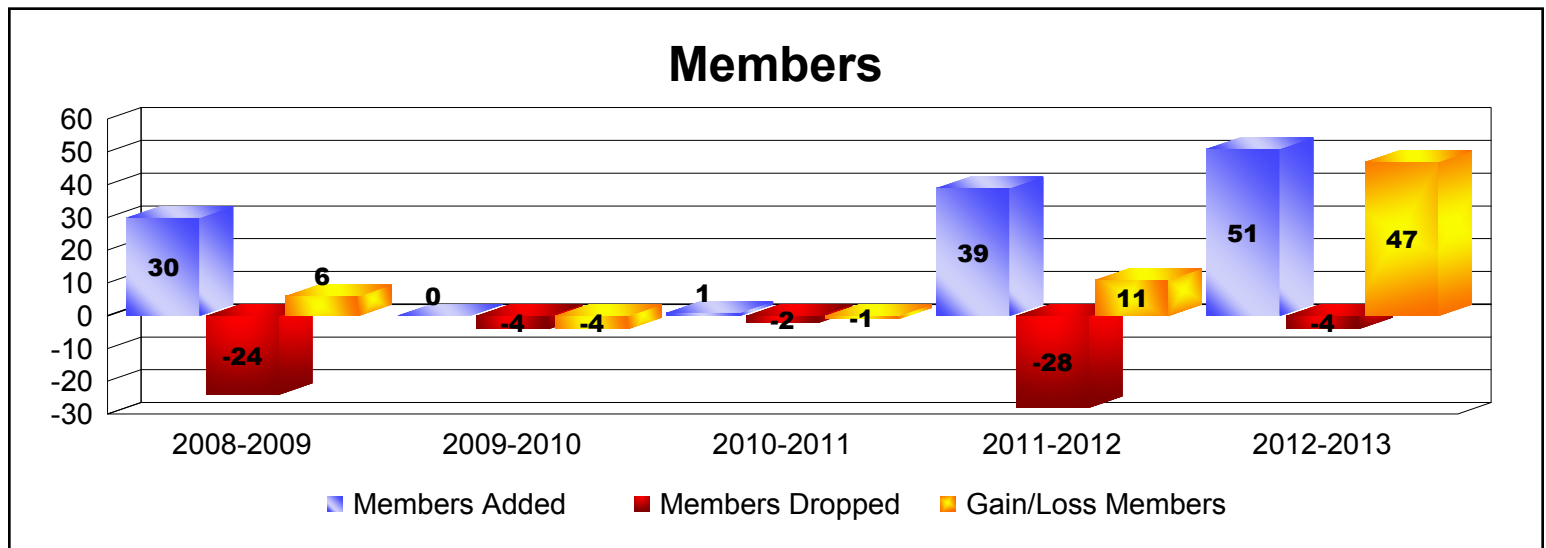

Year	New Clubs	Dropped Clubs	Gain/Loss Clubs	New Members	Charter Members	Reinstate Members	Transfer Members	Total Member Added	Total Members Dropped	Gain/Loss Members
2008-2009	0	0	0	0	0	0	0	0	0	0
2009-2010	0	0	0	2	0	0	0	2	-6	-4
2010-2011	0	0	0	2	0	0	0	2	-1	1
2011-2012	0	0	0	0	0	0	0	0	-5	-5
2012-2013	0	0	0	0	0	0	0	0	0	0
Average	0	0	0	1	0	0	0	1	-2	-2

Membership Composition

June 2013 Cumulative

New Members	0.0%
Charter Members	0.0%
Reinstate Members	0.0%
Transfer members	0.0%
Total:	100.0%

Gender Comparison

June 2013 Cumulative

Year	New Clubs	Dropped Clubs	Gain/Loss Clubs	New Members	Charter Members	Reinstate Members	Transfer Members	Total Member Added	Total Members Dropped	Gain/Loss Members
2008-2009	0	0	0	5	0	24	1	30	-24	6
2009-2010	0	0	0	0	0	0	0	0	-4	-4
2010-2011	0	0	0	1	0	0	0	1	-2	-1
2011-2012	0	0	0	21	0	18	0	39	-28	11
2012-2013	1	0	1	26	23	1	1	51	-4	47
Average	0	0	0	11	5	9	0	24	-12	12

Year	New Clubs	Dropped Clubs	Gain/Loss Clubs	New Members	Charter Members	Reinstate Members	Transfer Members	Total Member Added	Total Members Dropped	Gain/Loss Members
2011-2012	1	0	1	0	29	0	0	29	0	29
2012-2013	0	0	0	0	0	0	0	0	0	0
Average	1	0	1	0	15	0	0	15	0	15